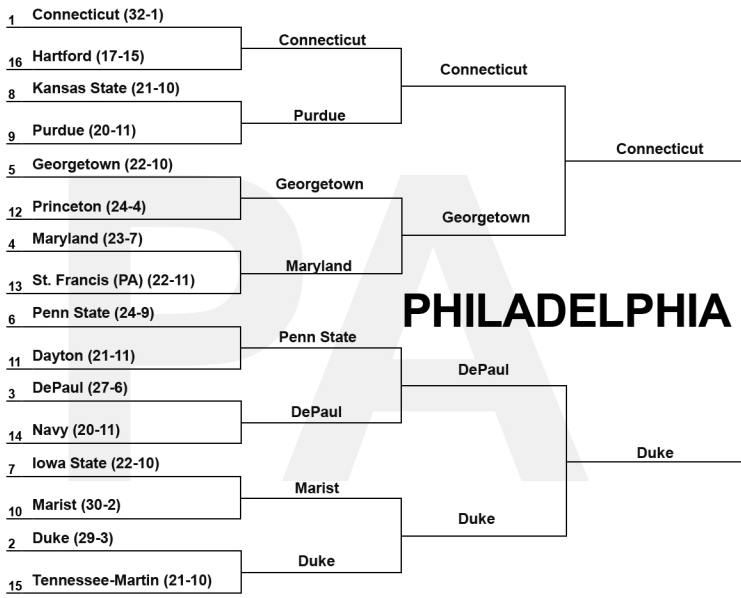

2011 Division-I Women's College Basketball Tournament Bracket

FIRST ROUND MARCH 19-20	SECOND ROUND MARCH 21-22	SWEET 16 MARCH 26-27	ELITE EIGHT MARCH 28-29	FINAL FOUR APRIL 3	NATIONAL CHAMPIONSHIP APRIL 5	FINAL FOUR APRIL 3	ELITE EIGHT MARCH 28-29	SWEET 16 MARCH 26-27	SECOND ROUND MARCH 21-22	FIRST ROUND MARCH 19-20
----------------------------	-----------------------------	-------------------------	----------------------------	-----------------------	----------------------------------	-----------------------	----------------------------	-------------------------	-----------------------------	----------------------------

Connecticut
Duke

Stanford
Gonzaga
Louisville
Xavier

NATIONAL CHAMPIONSHIP

APRIL 5 - INDIANAPOLIS, IN

Notre Dame	Texas A&M	Texas A&M
------------	-----------	-----------

Notre Dame

Baylor
Green Bay
Georgia
Texas A&M

FIRST ROUND MARCH 19-20	SECOND ROUND MARCH 21-22	SWEET 16 MARCH 26-27	ELITE EIGHT MARCH 28-29	FINAL FOUR APRIL 3	NATIONAL CHAMPIONSHIP APRIL 5	FINAL FOUR APRIL 3	ELITE EIGHT MARCH 28-29	SWEET 16 MARCH 26-27	SECOND ROUND MARCH 21-22	FIRST ROUND MARCH 19-20
----------------------------	-----------------------------	-------------------------	----------------------------	-----------------------	----------------------------------	-----------------------	----------------------------	-------------------------	-----------------------------	----------------------------