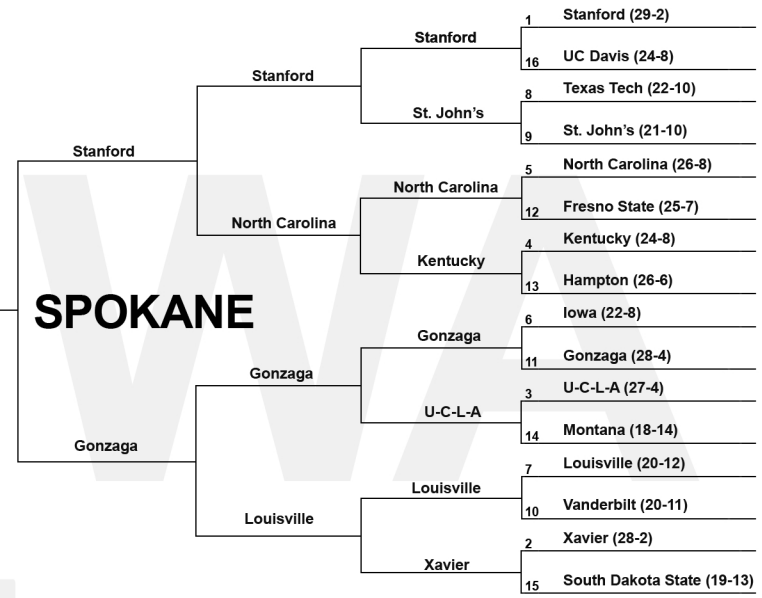

2011 Division-I Women's College Basketball Tournament Bracket

FIRST ROUND MARCH 19-20	SECOND ROUND MARCH 21-22	SWEET 16 MARCH 26-27	ELITE EIGHT MARCH 28-29	FINAL FOUR APRIL 3	NATIONAL CHAMPIONSHIP APRIL 5	FINAL FOUR APRIL 3	ELITE EIGHT MARCH 28-29	SWEET 16 MARCH 26-27	SECOND ROUND MARCH 21-22	FIRST ROUND MARCH 19-20
----------------------------	-----------------------------	-------------------------	----------------------------	-----------------------	----------------------------------	-----------------------	----------------------------	-------------------------	-----------------------------	----------------------------

Connecticut
Duke

Stanford
Gonzaga
Louisville
Xavier

NATIONAL CHAMPIONSHIP

APRIL 5 - INDIANAPOLIS, IN

Notre Dame	Texas A&M	Texas A&M
------------	-----------	-----------

Notre Dame

Baylor
Green Bay
Georgia
Texas A&M

FIRST ROUND MARCH 19-20	SECOND ROUND MARCH 21-22	SWEET 16 MARCH 26-27	ELITE EIGHT MARCH 28-29	FINAL FOUR APRIL 3	NATIONAL CHAMPIONSHIP APRIL 5	FINAL FOUR APRIL 3	ELITE EIGHT MARCH 28-29	SWEET 16 MARCH 26-27	SECOND ROUND MARCH 21-22	FIRST ROUND MARCH 19-20
----------------------------	-----------------------------	-------------------------	----------------------------	-----------------------	----------------------------------	-----------------------	----------------------------	-------------------------	-----------------------------	----------------------------