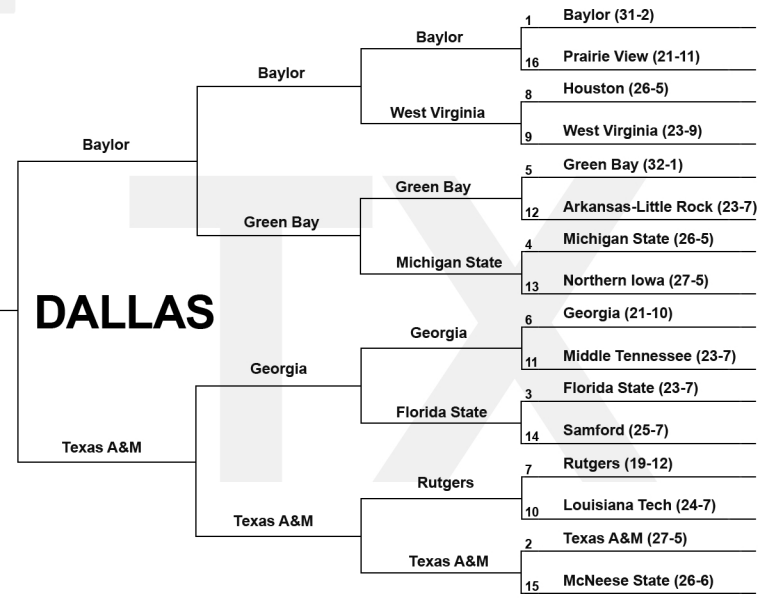

2011 Division-I Women's College Basketball Tournament Bracket

FIRST ROUND MARCH 19-20	SECOND ROUND MARCH 21-22	SWEET 16 MARCH 26-27	ELITE EIGHT MARCH 28-29	FINAL FOUR APRIL 3	NATIONAL CHAMPIONSHIP APRIL 5	FINAL FOUR APRIL 3	ELITE EIGHT MARCH 28-29	SWEET 16 MARCH 26-27	SECOND ROUND MARCH 21-22	FIRST ROUND MARCH 19-20
----------------------------	-----------------------------	-------------------------	----------------------------	-----------------------	----------------------------------	-----------------------	----------------------------	-------------------------	-----------------------------	----------------------------

Connecticut
Duke

Stanford
Gonzaga
Louisville
Xavier

NATIONAL CHAMPIONSHIP

APRIL 5 - INDIANAPOLIS, IN

Notre Dame	Texas A&M	Texas A&M
------------	-----------	-----------

Notre Dame

Baylor
Green Bay
Georgia
Texas A&M

FIRST ROUND MARCH 19-20	SECOND ROUND MARCH 21-22	SWEET 16 MARCH 26-27	ELITE EIGHT MARCH 28-29	FINAL FOUR APRIL 3	NATIONAL CHAMPIONSHIP APRIL 5	FINAL FOUR APRIL 3	ELITE EIGHT MARCH 28-29	SWEET 16 MARCH 26-27	SECOND ROUND MARCH 21-22	FIRST ROUND MARCH 19-20
----------------------------	-----------------------------	-------------------------	----------------------------	-----------------------	----------------------------------	-----------------------	----------------------------	-------------------------	-----------------------------	----------------------------