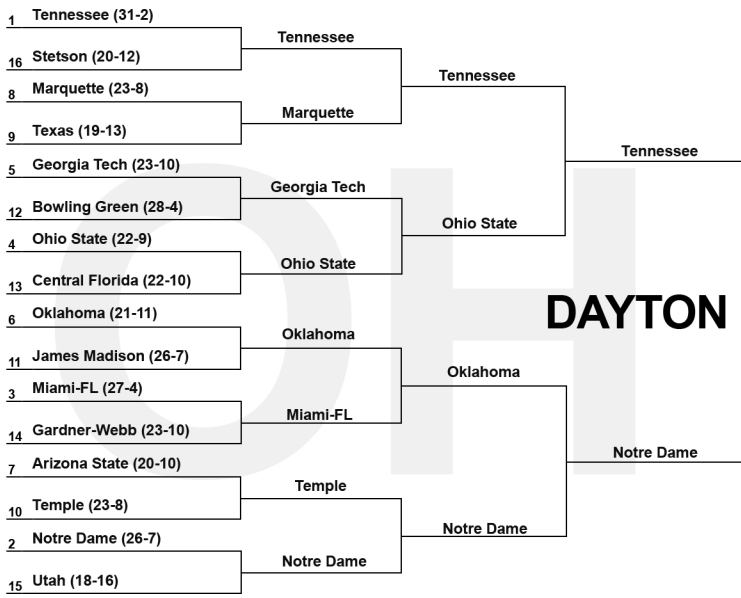

2011 Division-I Women's College Basketball Tournament Bracket

FIRST ROUND MARCH 19-20	SECOND ROUND MARCH 21-22	SWEET 16 MARCH 26-27	ELITE EIGHT MARCH 28-29	FINAL FOUR APRIL 3	NATIONAL CHAMPIONSHIP APRIL 5	FINAL FOUR APRIL 3	ELITE EIGHT MARCH 28-29	SWEET 16 MARCH 26-27	SECOND ROUND MARCH 21-22	FIRST ROUND MARCH 19-20
----------------------------	-----------------------------	-------------------------	----------------------------	-----------------------	----------------------------------	-----------------------	----------------------------	-------------------------	-----------------------------	----------------------------

Connecticut
Duke

Stanford
Gonzaga
Louisville
Xavier

NATIONAL CHAMPIONSHIP

APRIL 5 - INDIANAPOLIS, IN

Notre Dame	Texas A&M	Texas A&M
------------	-----------	-----------

Notre Dame

Baylor
Green Bay
Georgia
Texas A&M

FIRST ROUND MARCH 19-20	SECOND ROUND MARCH 21-22	SWEET 16 MARCH 26-27	ELITE EIGHT MARCH 28-29	FINAL FOUR APRIL 3	NATIONAL CHAMPIONSHIP APRIL 5	FINAL FOUR APRIL 3	ELITE EIGHT MARCH 28-29	SWEET 16 MARCH 26-27	SECOND ROUND MARCH 21-22	FIRST ROUND MARCH 19-20
----------------------------	-----------------------------	-------------------------	----------------------------	-----------------------	----------------------------------	-----------------------	----------------------------	-------------------------	-----------------------------	----------------------------